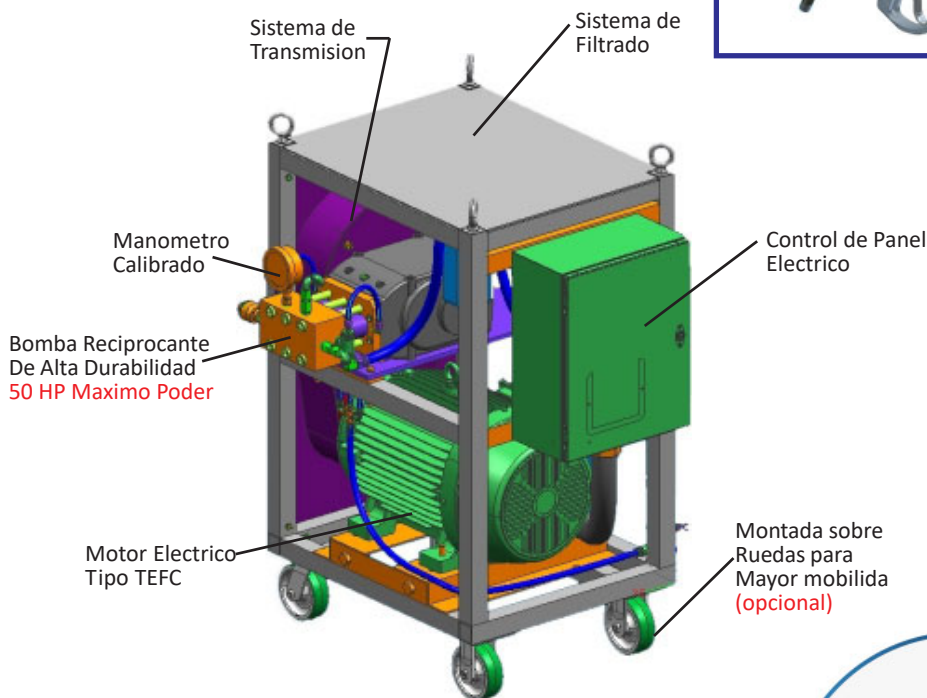

BOMBA TRIPLEX SERIE FALCON

MODEL	POWER (HP)	PRESSURE (PSI)	GALLONS PER MINUTE	PLUNGER SIZE
F50	50	4,800	15.50	1"
F50	50	10,000	7.30	11/16"
F50	50	15,000	4.90	9/16"
F50	50	20,000	3.88	1/2"
F50	50	22,500	3.80	1/2"
F25	25	22,500	2.10	3/8"
F25	25	40,000	1.10	5/16"
F50	50	40,000	1.64	3/8"

Pistola tipo Desfogue de Accionamiento Manual